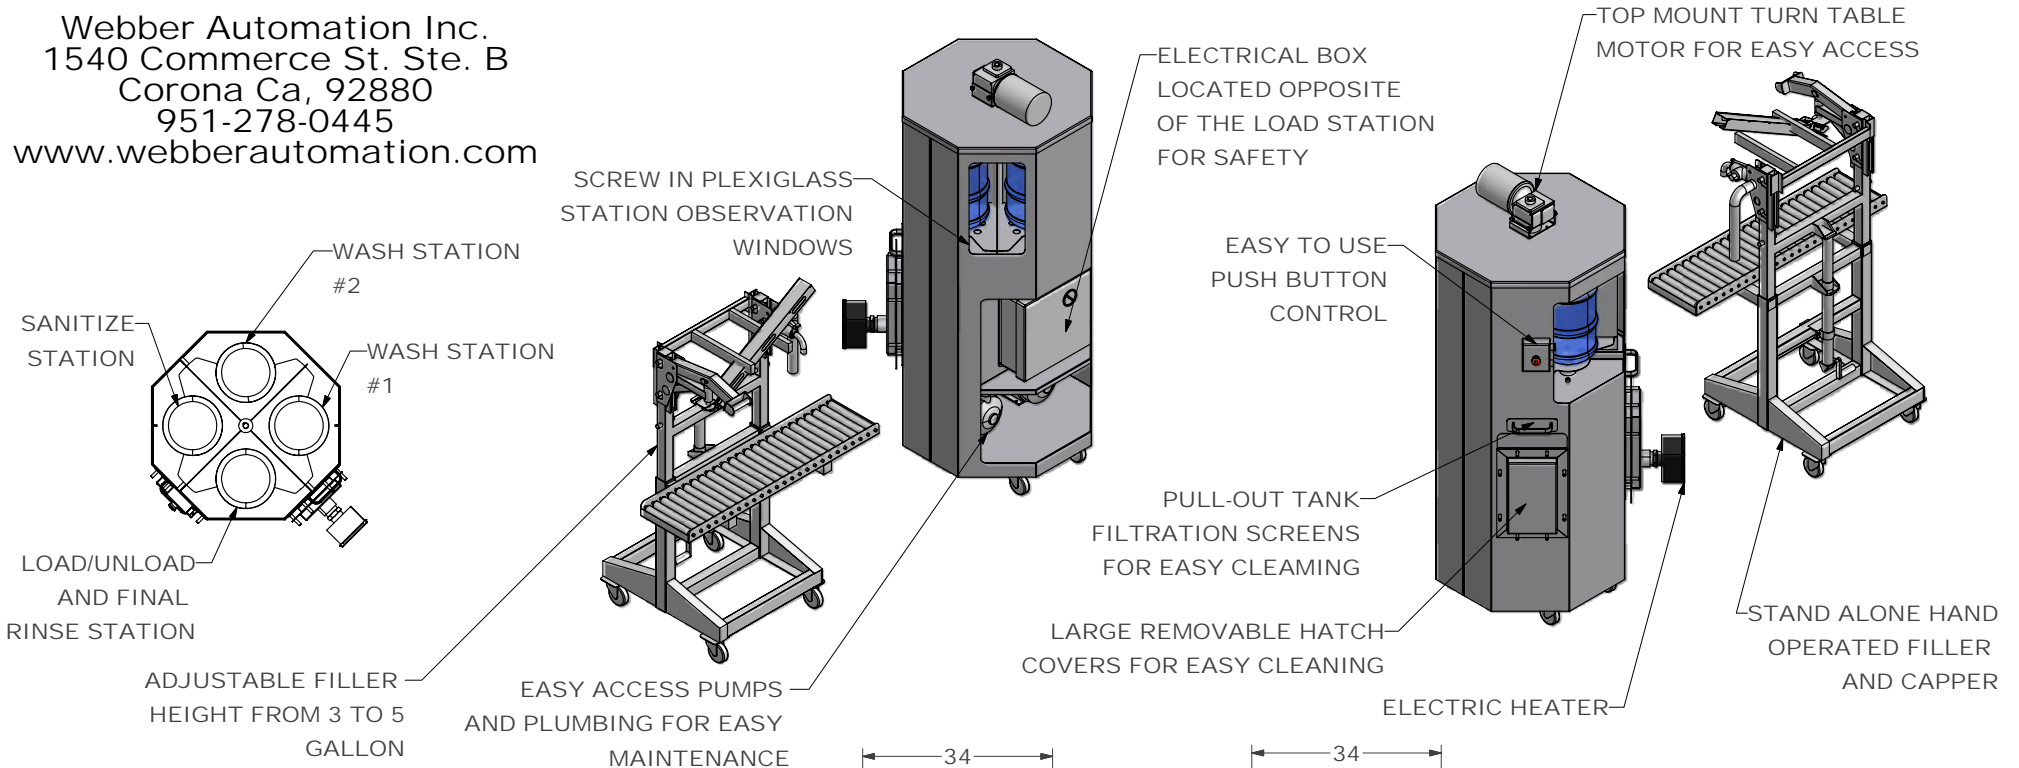

Webber Automation Inc.
 1540 Commerce St. Ste. B
 Corona Ca, 92880
 951-278-0445
 www.webberautomation.com

WRX80

Webber Automation's WRX80 all stainless steel heavy duty 3, 4 and 5 gallon bottle washer, filler and capper machine will deliver 80 bottles per hour. Comes standard with SMC valves.

PROCESS TIMES;	
LOAD:	21 SECONDS
WASH:	90 SECONDS
SANITIZE:	45 SECONDS
FINAL RINSE:	24 SECONDS