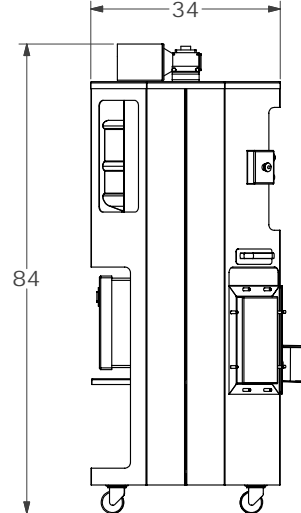

Webber Automation Inc.
 1540 Commerce St. Ste. B
 Corona Ca, 92880
 951-278-0445
 www.webberautomation.com

WRX80

Webber Automation's WRX80 all stainless steel heavy duty 3, 4 and 5 gallon bottle washer, filler and capper machine will deliver 80 bottles per hour. Comes standard with SMC valves.