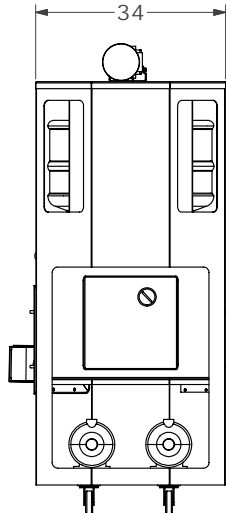

Webber Automation Inc.
 1540 Commerce St. Ste. B
 Corona Ca, 92880
 951-278-0445
 www.webberautomation.com

WRX80

Webber Automation's WRX80 all stainless steel heavy duty 3, 4 and 5 gallon bottle washer, filler and capper machine will deliver 80 bottles per hour. Comes standard with SMC valves.