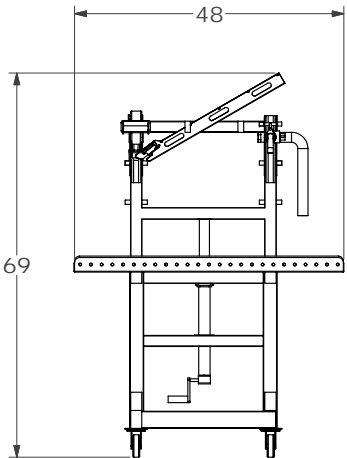

Webber Automation Inc.
 1540 Commerce St. Ste. B
 Corona Ca, 92880
 951-278-0445
 www.webberautomation.com

WRX80

Webber Automation's WRX80 all stainless steel heavy duty 3, 4 and 5 gallon bottle washer, filler and capper machine will deliver 80 bottles per hour. Comes standard with SMC valves.