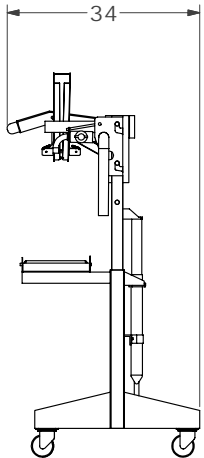

Webber Automation Inc.
 1540 Commerce St. Ste. B
 Corona Ca, 92880
 951-278-0445
 www.webberautomation.com

WRX80

Webber Automation's WRX80 all stainless steel heavy duty 3, 4 and 5 gallon bottle washer, filler and capper machine will deliver 80 bottles per hour. Comes standard with SMC valves.